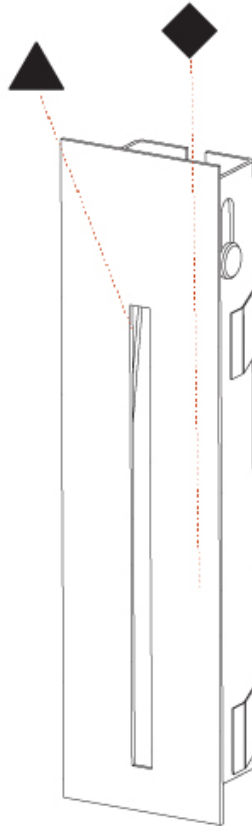

### A35696-

base number	Color	Finishes	Finishes
	Temperature	(Diamond)	(Triangle)

- To build a product code in our configurator select the specify button on the base model # product page
- To build a manual product code on this datasheet choose from the options listed below in blue font and add the suffix to the base model #

#### PHYSICAL

Shape: Rectangle
Width (mm): 40
Width (in): 1 9/16
Height (mm): 150
Depth (mm): 26
Height (in): 5 7/8
Depth (in): 1
Ceiling Thickness (mm): 10 / 12 / 15
Ceiling Thickness (in): 3/8 or 1/2 or 9/16
Min. Recessing Depth (mm): 30
Min. Recessing Depth (in): 1 3/16
Light Distribution: Asymmetric
Weight (kg): .21
Weight (lbs): .46
Installation Requirement: 140mm / 5 1/2" x 34mm / 1 5/16"
Fixture Finish: SSR / BKV / CWI / CRY / HAB / LAG / UFT / ITA / RUA / RUR / MIC / FTG / MYG / TWT / LOD / PUS / FRO / FUP / KIA / POP / BLS / SPG / MEY / GOH / GUM / CHC / COM / ABZ / JAG / OBR / MOS / ROR
Fixture Material: Aluminum

## DELIGHT STRING RECESSED

A35696-

PROJECT

TYPE

SPECIFIER

QUANTITY

DATE

A

#### PHYSICAL

Shape: Rectangle
Width (mm): 40
Width (in): 1 9/16
Height (mm): 250
Depth (mm): 26
Height (in): 9 13/16
Depth (in): 1
Ceiling Thickness (mm): 10 / 12 / 15
Ceiling Thickness (in): 3/8 or 1/2 or 9/16
Min. Recessing Depth (mm): 30
Min. Recessing Depth (in): 1 3/16
Light Distribution: Asymmetric
Weight (kg): .83
Weight (lbs): 1.8
Fixture Finish: SSR / BKV / CWI / CRY / HAB / LAG / UFT / ITA / RUA / RUR / MIC / FTG / MYG / TWT / LOD / PUS / FRO / FUP / KIA / POP / BLS / SPG / MEY / GOH / GUM / CHC / COM / ABZ / JAG / OBR / MOS / ROR
Fixture Material: Aluminum
Cut-out Measurements: 240mm / 9 7/16" x 34mm / 1 5/16"