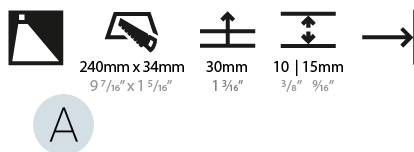

GENERAL

Series: Delight
Subseries: Delight String
Brand: Prolicht
Division: Architectural
Mounting Type: Recessed
Mounting Location: Wall
Subcategory: Step Light

PHYSICAL

Shape: Rectangle
Width (mm): 40
Width (in): 1 9/16
Height (mm): 250
Depth (mm): 26
Height (in): 9 13/16
Depth (in): 1
Ceiling Thickness (mm): 10 / 12 / 15
Ceiling Thickness (in): 3/8 or 1/2 or 9/16
Min. Recessing Depth (mm): 30
Min. Recessing Depth (in): 1 3/16
Light Distribution: Asymmetric
Weight (kg): .83
Weight (lbs): 1.8
Fixture Finish: SSR / BKV / CWI / CRY / HAB / LAG / UFT / ITA / RUA / RUR / MIC / FTG / MYG / TWT / LOD / PUS / FRO / FUP / KIA / POP / BLS / SPG / MEY / GOH / GUM / CHC / COM / ABZ / JAG / OBR / MOS / ROR
Fixture Material: Aluminum
Cut-out Measurements: 240mm / 9 7/16" x 34mm / 1 5/16"

ELECTRICAL

Lamp Type: LED (Zhaga Standard)
Input Wattage (W): 2.2
Total Output Wattage (W): 2
Dimming: Non-Dimming / Phase Dimming (120Vac only) / 0-10V Dimming
Driver Included: No
Driver Location: Remote
Driver Type: Constant Current - 120 / 277Vac
Driver Class: Class 2
Input Voltage (V): 120 - 277
Constant Current (MA): 700

LED

Number of LEDs: 1
Color Temperature (°K): 2700 / 3000 / 3500 / 4000
Max. Delivered Lumen (lm): 30
CRI: >90 CRI
Lamp Life (hrs): 50000

OPTICAL

RATINGS AND CERTIFICATIONS

Certified By: Certified for North American Standards
IP rating: IP20